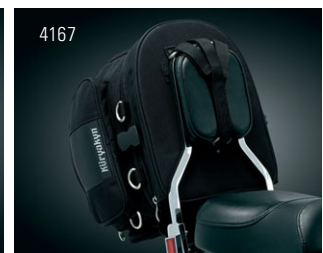

NEW

FEATURED BIKES

BAHN

AUDIO

LIGHTING

ACCESSORY MOUNTS

HANDLEBAR CONTROLS

FOOT CONTROLS

COVERS + TRIMS + ACCENTS

LUGGAGE

TOURING + COMFORT

CRUSHER

THE SHOP

REFERENCE GUIDE

INDEX