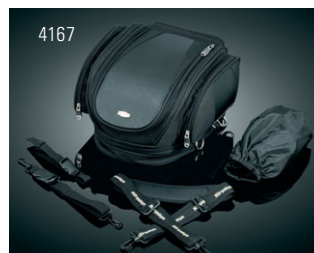

THE ULTIMATE WEEKEND COMPANION

GRANTOUR BAG

The ultimate companion for weekend trips or short tours! The semi-rigid internal framework helps the main compartment hold its shape, even when empty, and provides adjustable lumbar support for the rider. Made of 1200 denier and leather.

FEATURES |

- Dims: 14" deep x 20" wide x 18" tall
- Cubic Inches: 3,744
- Large, glove-friendly zippers
- Weather-resistant, semi-rigid construction for durability and shape retention
- Leather accents for Style
- Adjustable lumbar support
- Eight separate compartments for packing
- Retractable locking device to secure bag to bike
- Includes bag, passenger seat mounting pad system, adjustable straps, retractable lock, rain cover and backrest pad
- Multiple mounting options: Passenger seat without backrest, sissy bar or luggage rack

Fits: Passenger Seat with or without Backrest, Luggage Rack with Backrest

4141	GranTour Bag (ea)	$189.99

MINI GRANTOUR BAG

The convenience of a stylish motorcycle bag and backpack in one. Unzip the Mini GranTour Bag from its mounting pad and take this standard-size backpack with you by comfortably throwing it over your shoulder with the included straps.

FEATURES |