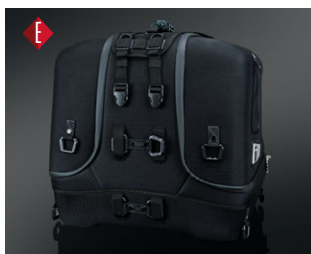

NEW

FEATURED
BIKES

BAHN

AUDIO

LIGHTING

ACCESSORY
MOUNTS

HANDLEBAR
CONTROLS

FOOT
CONTROLS

COVERS +
TRIMS +
ACCENTS

LUGGAGE

TOURING +
COMFORT

CRUSHER

THE SHOP

REFERENCE
GUIDE

INDEX